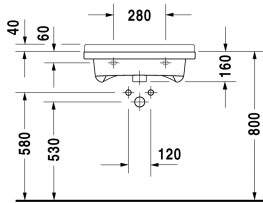

Washbasin # 0309600000 / 0309600030 / 0309600038 / 0309600039

| < 600 mm > |

Washbasin	Dimension	Weight	Order number
with overflow, with tap platform, outside fully glazed, 600 mm			
Colors			
00 White Alpin			
Variant			
●	600 x 545 mm	18.000 kg	0309600000
● ● ●	600 x 545 mm	18.000 kg	0309600030
● ● soap dispenser right	600 x 545 mm	18.000 kg	0309600038
● ● soap dispenser left	600 x 545 mm	18.000 kg	0309600039
Infobox			
Barrier-free according to DIN 18040-1 and DIN 18040-2			
Sanitary ceramics with the special WonderGliss surface finish will remain clean and attractive-looking for a long time to come. When ordering WonderGliss please add a "1" as eleventh digit to the model number.			

All drawings contain the necessary measurements which are subject to standard tolerances. Exact measurements, in particular for customised installation scenarios, can only be taken from the finished ceramic piece.