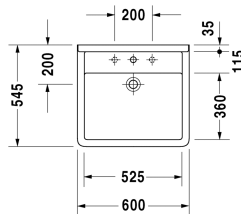

Washbasin # 0309600000 / 0309600030 / 0309600038 / 0309600039

| < 600 mm > |

Washbasin	Dimension	Weight	Order number
with overflow, with tap platform, outside fully glazed, 600 mm			
Colors			
00 White Alpin			
Variant			
●	600 x 545 mm	18.000 kg	0309600000
● ● ●	600 x 545 mm	18.000 kg	0309600030
● ● soap dispenser right	600 x 545 mm	18.000 kg	0309600038
● ● soap dispenser left	600 x 545 mm	18.000 kg	0309600039
Infobox			
Barrier-free according to DIN 18040-1 and DIN 18040-2			
Sanitary ceramics with the special WonderGliss surface finish will remain clean and attractive-looking for a long time to come. When ordering WonderGliss please add a "1" as eleventh digit to the model number.			

All drawings contain the necessary measurements which are subject to standard tolerances. Exact measurements, in particular for customised installation scenarios, can only be taken from the finished ceramic piece.