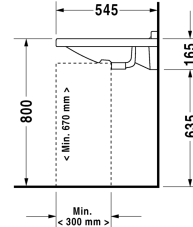

Washbasin # 0309600000 / 0309600030 / 0309600038 / 0309600039

| < 600 mm > |

Washbasin	Dimension	Weight	Order number
with overflow, with tap platform, outside fully glazed, 600 mm			
Colors			
00 White Alpin			
Variant			
●	600 x 545 mm	18.000 kg	0309600000
● ● ●	600 x 545 mm	18.000 kg	0309600030
● ● soap dispenser right	600 x 545 mm	18.000 kg	0309600038
● ● soap dispenser left	600 x 545 mm	18.000 kg	0309600039
Infobox			
Barrier-free according to DIN 18040-1 and DIN 18040-2			
Sanitary ceramics with the special WonderGliss surface finish will remain clean and attractive-looking for a long time to come. When ordering WonderGliss please add a "1" as eleventh digit to the model number.			

All drawings contain the necessary measurements which are subject to standard tolerances. Exact measurements, in particular for customised installation scenarios, can only be taken from the finished ceramic piece.